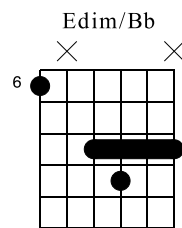

Mia & Sebastian's Theme

La La Land Soundtrack

Justin Hurwitz

Guitar arrangement & transcription by Jesse Wall :: www.jessewall.ca

Standard tuning

♩ = 90

S-Gt

mf
Capo. fret 2
let ring throughout

0	0	2	3	2	0	1	0	1	0	2	3	2	0	0
3	0	0	0	2	0	0	2	0	2	0	0	4	2	0

8	7	5	7	5	8	5	7	5	7	7	7	7	7	7
5	5	5	5	7	5	7	5	7	5	7	5	7	5	7
5	5	5	5	7	5	7	5	7	5	7	5	7	5	7

9 10 11 12

T	1	3	1	3	1	0	7	9	8	11	8	0						
A	0						5	0	2	4	0	7	9	8	11	8	0	
B	0												7	9	8	11	8	0

13 14 15 16

T	9	7	9	7	8	9	7	9	7	8	0	8	7	7			
A	10					9	7	9	7	8	9	8	10	7	7		
B	8					7					6	9	9	8	10	7	7

17

T																		
A	10	8																
B			7								9	7						