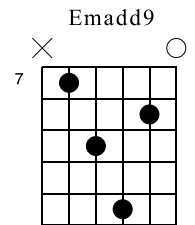

Mia & Sebastian's Theme

La La Land Soundtrack

Justin Hurwitz

Guitar arrangement & transcription by Jesse Wall :: www.jessewall.ca

Standard tuning

♩ = 90

S-Gt

mf
Capo. fret 2
let ring throughout

0	0	2	3	2	0	1	0	1	0	2	3	2	0	0
3	0	0	0	2	0	0	2	0	2	0	0	4	2	0

8	7	5	7	5	8	5	7	5	7	7	7	7	7	7
5	5	5	5	7	5	7	5	7	5	7	5	7	5	7
5	5	5	5	7	5	7	5	7	5	7	5	7	5	7

9 10 11 12

T	1	3	1	3	1	0	7	9	8	11	8	0						
A	0						5	0	2	4	0	7	9	8	11	8	0	
B	0												7	9	8	11	8	0